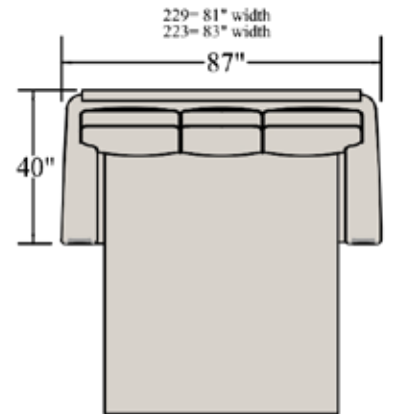

Queen Sleeper
-79