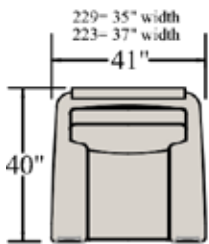

Popular Configurations

BY

BRADINGTON-YOUNG

bradington-young.com

Armless Loveseat
-78

Armless Chair
-38

Square Corner
-66

Corner Wedge

L.A.F. Loveseat
-57

R.A.F. Loveseat
-58

L.A.F. Chaise
-41

R.A.F. Chaise
-42

L.A.F. One Arm Sofa
-83

R.A.F. One Arm Sofa
-84

L.A.F. Sofa Return
-93

L.A.F. Sofa Return
-94

Sofa- Medium Scale
-95

Sofa- Large Scale
-96

Queen Sleeper
-79

Chair
-25

Ottoman
-OT

Loveseat
-75

Recliner

3220
3221
3227