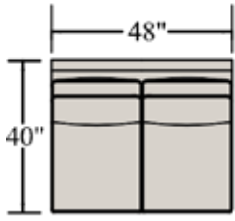

All styles offer multiple configurations. Line drawings and dimensions of the various pieces available in the collection are shown on the back page. The full range of components allow for a wide variety of configurations, thus providing the ability to fit in almost any scale of room. In addition, each style has a large sofa, medium sofa, ottoman, nesting ottoman and a correlating recliner.

Popular Configurations

BY

BRADINGTON-YOUNG

bradington-young.com

Armless Loveseat
-78

Armless Chair
-38

Square Corner
-66

Corner Wedge