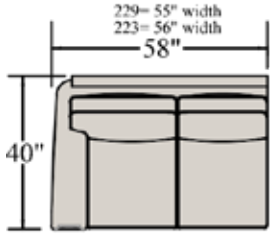

All styles offer multiple configurations. Line drawings and dimensions of the various pieces available in the collection are shown on the back page. The full range of components allow for a wide variety of configurations, thus providing the ability to fit in almost any scale of room. In addition, each style has a large sofa, medium sofa, ottoman, nesting ottoman and a correlating recliner.

Popular Configurations

BY

BRADINGTON-YOUNG

bradington-young.com

Armless Loveseat
-78

Armless Chair
-38

Square Corner
-66

Corner Wedge