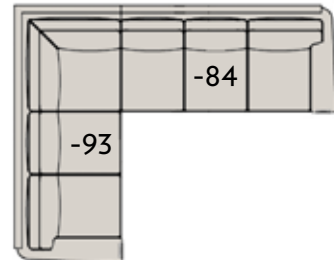

All styles offer multiple configurations. Line drawings and dimensions of the various pieces available in the collection are shown on the back page. The full range of components allow for a wide variety of configurations, thus providing the ability to fit in almost any scale of room. In addition, each style has a large sofa, medium sofa, ottoman, nesting ottoman and a correlating recliner.

Popular Configurations

BY

BRADINGTON-YOUNG

bradington-young.com

Armless Loveseat
-78

Armless Chair
-38

Square Corner
-66

Corner Wedge