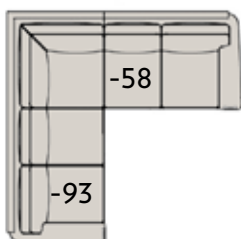

All styles offer multiple configurations. Line drawings and dimensions of the various pieces available in the collection are shown on the back page. The full range of components allow for a wide variety of configurations, thus providing the ability to fit in almost any scale of room. In addition, each style has a large sofa, medium sofa, ottoman, nesting ottoman and a correlating recliner.

Popular Configurations

BY

BRADINGTON-YOUNG

bradington-young.com

Armless Loveseat
-78

Armless Chair
-38

Square Corner
-66

Corner Wedge