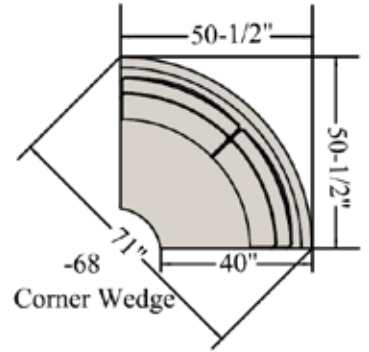

Popular Configurations

BY

BRADINGTON-YOUNG

bradington-young.com

Armless Loveseat
-78

Armless Chair
-38

Square Corner
-66

Corner Wedge