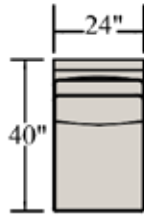

Popular Configurations

BY

BRADINGTON-YOUNG

bradington-young.com

Armless Loveseat
-78

Armless Chair
-38

Square Corner
-66

Corner Wedge