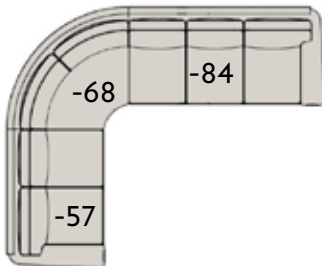

All styles offer multiple configurations. Line drawings and dimensions of the various pieces available in the collection are shown on the back page. The full range of components allow for a wide variety of configurations, thus providing the ability to fit in almost any scale of room. In addition, each style has a large sofa, medium sofa, ottoman, nesting ottoman and a correlating recliner.

Popular Configurations

BY

BRADINGTON-YOUNG

bradington-young.com

Armless Loveseat
-78

Armless Chair
-38

Square Corner
-66

Corner Wedge