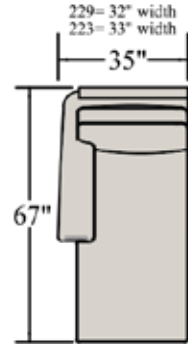

All styles offer multiple configurations. Line drawings and dimensions of the various pieces available in the collection are shown on the back page. The full range of components allow for a wide variety of configurations, thus providing the ability to fit in almost any scale of room. In addition, each style has a large sofa, medium sofa, ottoman, nesting ottoman and a correlating recliner.

Popular Configurations

BY

BRADINGTON-YOUNG

bradington-young.com

Armless Loveseat
-78

Armless Chair
-38

Square Corner
-66

Corner Wedge

L.A.F. Loveseat
-57

R.A.F. Loveseat
-58

L.A.F. Chaise
-41

R.A.F. Chaise
-42

L.A.F. One Arm Sofa
-83

R.A.F. One Arm Sofa
-84

L.A.F. Sofa Return
-93

L.A.F. Sofa Return
-94