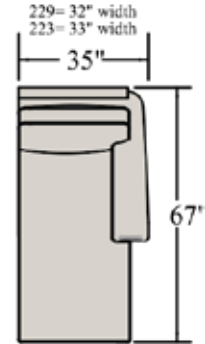

All styles offer multiple configurations. Line drawings and dimensions of the various pieces available in the collection are shown on the back page. The full range of components allow for a wide variety of configurations, thus providing the ability to fit in almost any scale of room. In addition, each style has a large sofa, medium sofa, ottoman, nesting ottoman and a correlating recliner.

Popular Configurations

BY

BRADINGTON-YOUNG

bradington-young.com

Armless Loveseat
-78

Armless Chair
-38

Square Corner
-66

Corner Wedge

L.A.F. Loveseat
-57

R.A.F. Loveseat
-58

L.A.F. Chaise
-41

R.A.F. Chaise
-42

L.A.F. One Arm Sofa
-83

R.A.F. One Arm Sofa
-84

L.A.F. Sofa Return
-93

L.A.F. Sofa Return
-94