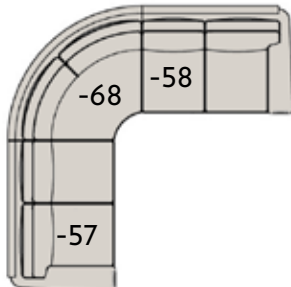

All styles offer multiple configurations. Line drawings and dimensions of the various pieces available in the collection are shown on the back page. The full range of components allow for a wide variety of configurations, thus providing the ability to fit in almost any scale of room. In addition, each style has a large sofa, medium sofa, ottoman, nesting ottoman and a correlating recliner.

Popular Configurations

BY

BRADINGTON-YOUNG

bradington-young.com

Armless Loveseat
-78

Armless Chair
-38

Square Corner
-66

Corner Wedge