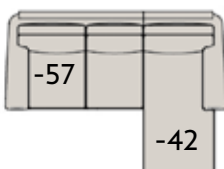

All styles offer multiple configurations. Line drawings and dimensions of the various pieces available in the collection are shown on the back page. The full range of components allow for a wide variety of configurations, thus providing the ability to fit in almost any scale of room. In addition, each style has a large sofa, medium sofa, ottoman, nesting ottoman and a correlating recliner.

Popular Configurations

BY

BRADINGTON-YOUNG

bradington-young.com

Armless Loveseat
-78

Armless Chair
-38

Square Corner
-66

Corner Wedge